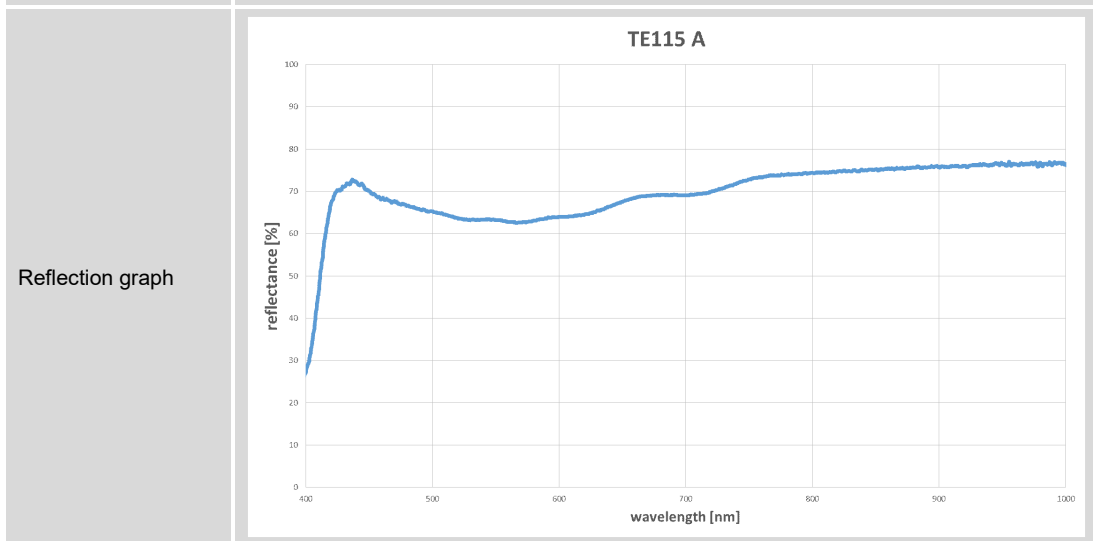

Overview

Product name	TE115 A / TE115 D
Principle	Test chart with 70% reflection

Features

Pattern

Type/s of pattern	uniform, gray pattern chart
Aspect ratio	<input type="checkbox"/> 4:3 <input type="checkbox"/> 16:9
Reflection	70%