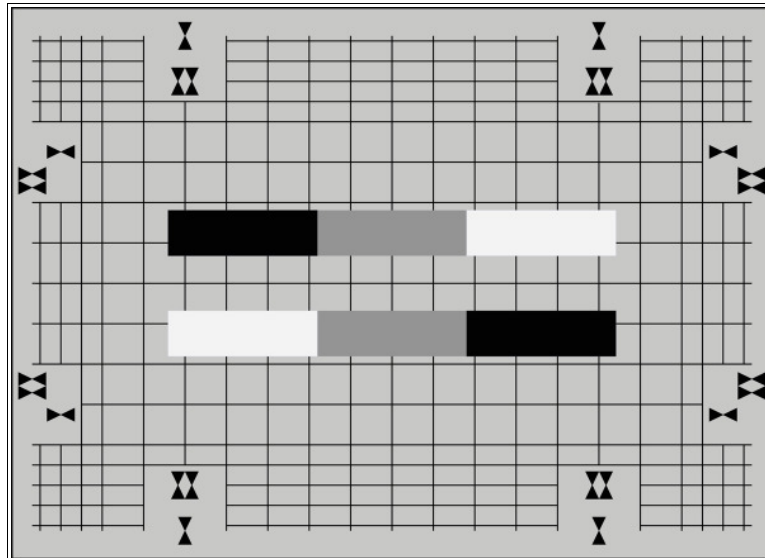

IKEGAMI CPU - CHART

REFLECTANCE

The IKEGAMI CPU-Chart is determined for setting up all IKEGAMI cameras which are switchable between 4:3 and 16:9 aspect ratio.

Densities resp. reflections are as follows:

		density	reflection (%)
grayscale	step 1	0.05	89.1
	step 2	0.55	28.2
	step 3	1.65	2.2
background		0.25	56.2