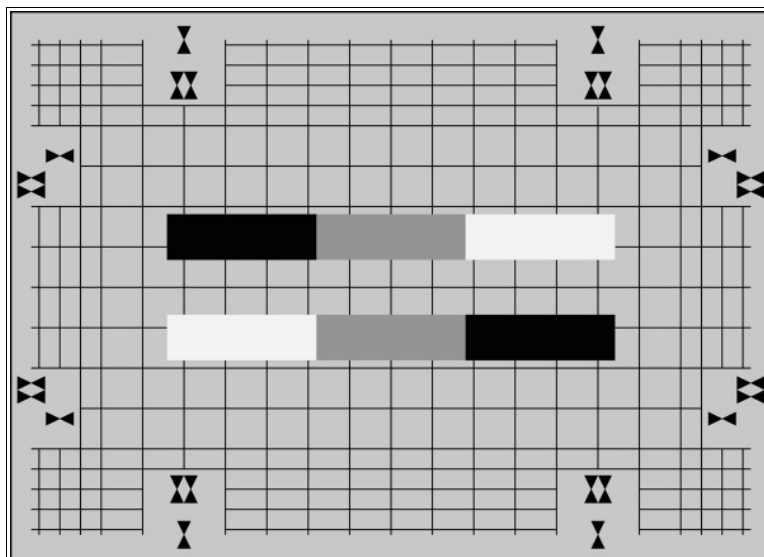

# IKEGAMI CPU - CHART

## TRANSPARENCY

The IKEGAMI CPU-Chart is determined for setting up all IKEGAMI cameras which are switchable between 4:3 and 16:9 aspect ratio.

Densities resp. reflections are as follows:

		density	reflection (%)
grayscale	step 1	0.05	89.1
	step 2	0.55	28.2
	step 3	1.65	2.2
background		0.25	56.2