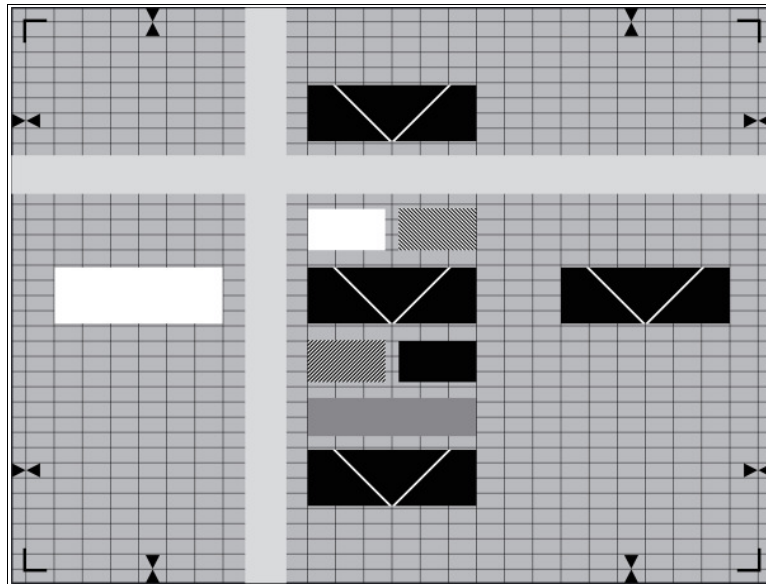

IKEGAMI SET UP TEST CHART (HK 322)

REFLECTANCE

The TE185 is designed for automatical setup of Ikegami cameras.