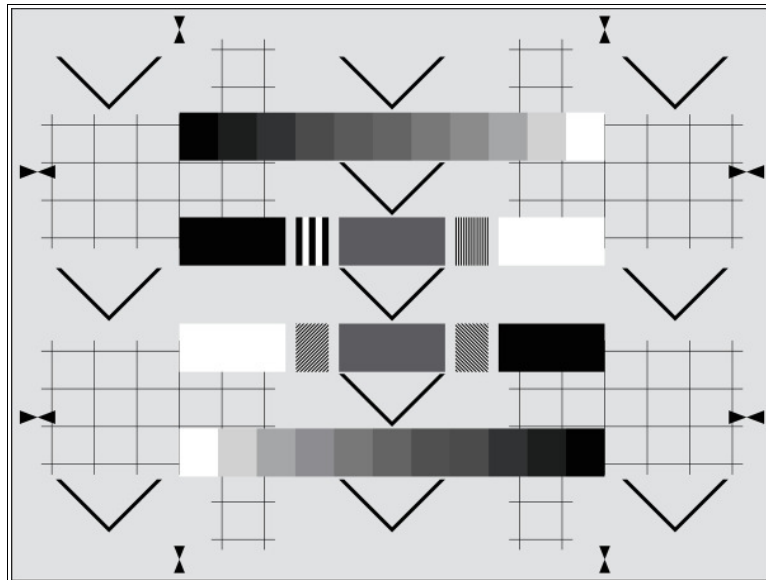

# IKEGAMI CPU TEST CHART

## TRANSPARENCY

The TE195 is designed for automatical setup of Ikegami cameras.