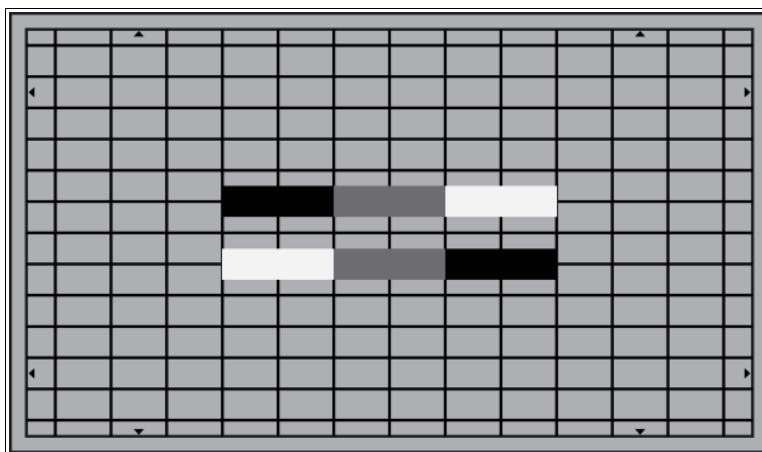

SONY HDTV SETUP TEST CHART

TRANSPARENCY

The SONY HDTV Setup Test Chart is designed for setting up all SONY cameras which are switchable between 4:3 and 16:9 aspect ratio.

Densities resp. reflections are as follows:

		density	reflection (%)
grayscale	step 1	0.05	89.1
	step 2	0.55	28.2
	step 3	2.20	2.2
background		0.25	56.2