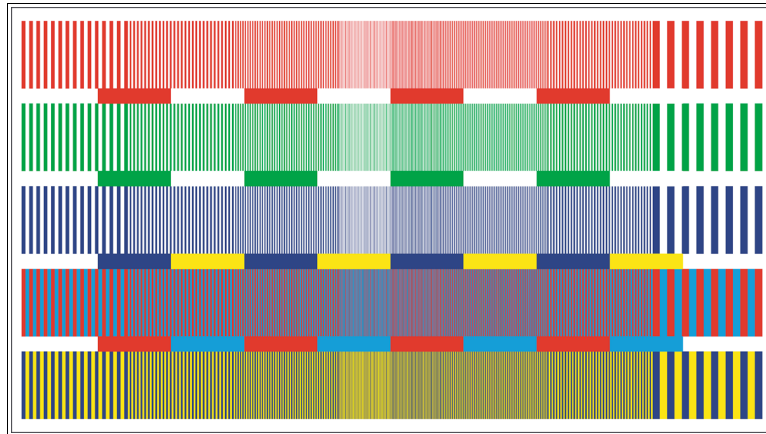

HDTV COLOR RESOLUTION TEST CHART 16:9

TRANSPARENT

4 MHz	8 MHz	12 MHz	20 MHz	16 MHz	10 MHz	2 MHz
0.2 MHz						
4 MHz	8 MHz	12 MHz	20 MHz	16 MHz	10 MHz	2 MHz
0.2 MHz						

⋮