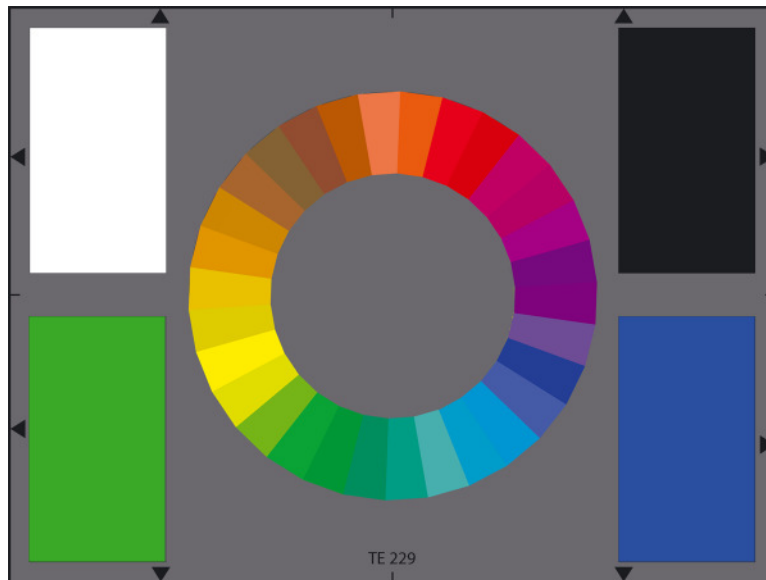

COLOR KEY TEST CHART

REFLECTANCE

The TE229 is designed to check colors of a camera.

The chart consists of a circle of 30 different colors and four patches with the colors white, grey, green and blue.